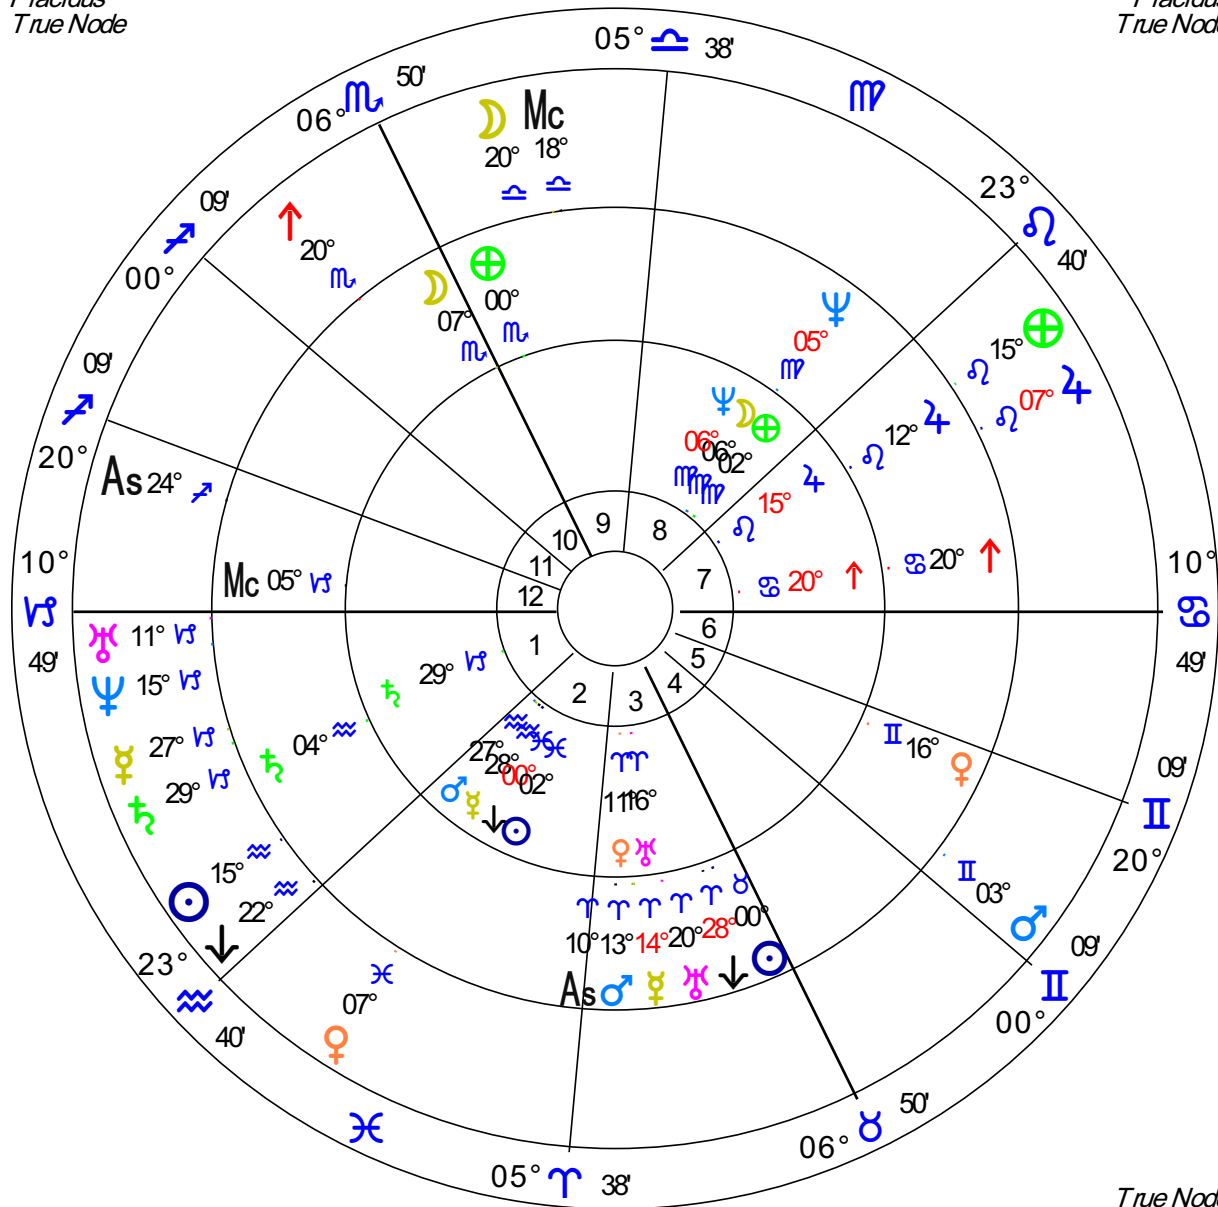

Edward's 2nd Saturn Return

Inner Wheel
Edward Kennedy
Natal Chart
 22 Feb 1932
 3:58 am +5:00
 Dorchester
 42° N17'50" 071° W04'30"
Geocentric
Tropical
Placidus
True Node

Middle Wheel
Edward Kennedy
Sec.Prog. SA in Long
 4 Feb 1991
 4:43 pm +5:00
 Dorchester
 42° N17'50" 071° W04'30"
Geocentric
Tropical
Placidus
True Node

Compliments of:-
 Leoni Hodgson

True Node
Placidus
Tropical
Geocentric
 42° N17'50" 071° W04'30"
 Dorchester, MA
 3:58 am EST +5:00
 4 Feb 1991
Natal Chart
TedK_Saturn_Return
 Outer Wheel